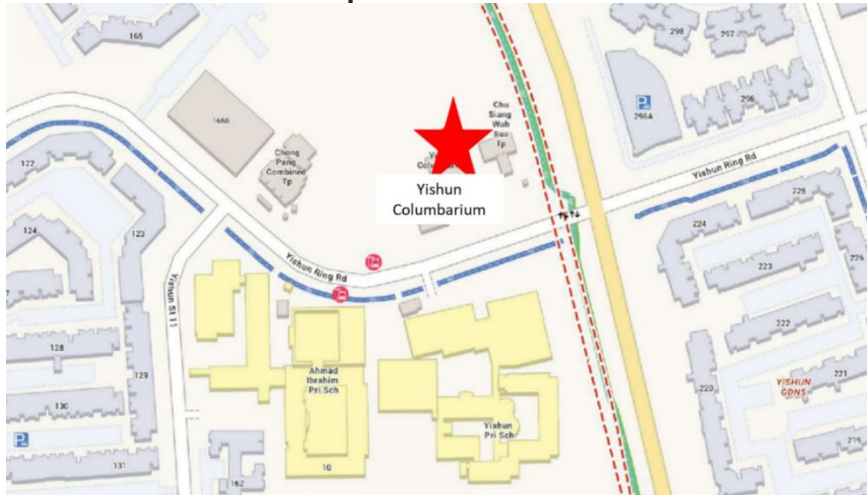

### Getting There

By car	<p>Drivers are advised to park at nearby carparks such as:</p> <ul style="list-style-type: none"> <li>• Multi-storey car park at Blk 296A Yishun Street 20</li> <li>• Carpark in front of Blk 224 Yishun Street 21</li> <li>• Carpark in front of Blk 123 Yishun Street 11</li> <li>• Carpark in front of Blk 165 Yishun Ring Road</li> </ul> <p>Crowds are expected during peak period on:</p> <ul style="list-style-type: none"> <li>• Qing Ming - Thu 4 Apr 2024</li> <li>• Good Friday - Fri 29 Mar 2024</li> <li>• Hari Raya Puasa - Wed 10 Apr 2024</li> <li>• Weekends between Sat 16 Mar 2024 and Sun 14 Apr 2024</li> </ul>				
By taxis and private-hire cars	Drop-off and pick-up points: In front of main gate				
By bus	<table border="1" data-bbox="427 981 1434 1048"> <thead> <tr> <th data-bbox="427 981 746 1010">Bus service</th> <th data-bbox="746 981 1434 1010">Nearest bus interchange</th> </tr> </thead> <tbody> <tr> <td data-bbox="427 1010 746 1048">800, 812</td> <td data-bbox="746 1010 1434 1048">Yishun Bus Interchange</td> </tr> </tbody> </table> <p>For bus operation hours and updates on bus services, please visit <a href="http://www.sbstransit.com.sg">www.sbstransit.com.sg</a>.</p>	Bus service	Nearest bus interchange	800, 812	Yishun Bus Interchange
Bus service	Nearest bus interchange				
800, 812	Yishun Bus Interchange				

### Location Map of Yishun Columbarium